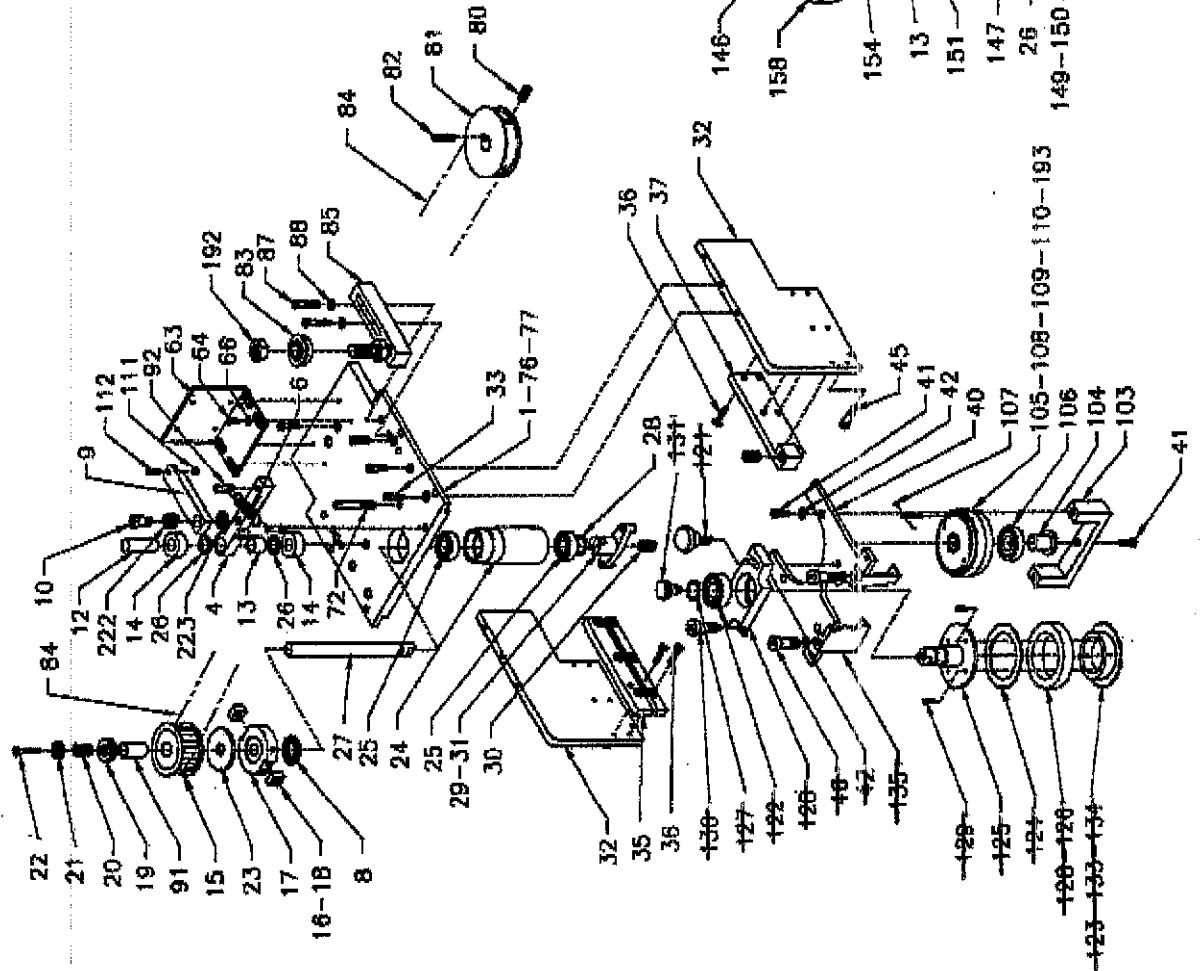

BaggingGuys

PACKAGING & MATERIAL HANDLING

York, PA 17406-8478 • Ph: 717-764-6103

1-800-785-6785 • www.BaggingGuys.com

**FIGURE 12
CODER B450
373528**

EXISTING DISCH.
GUIDES.

NOTE:

REMOVE EXISTING DISCHARGE GUIDES, RETURN TO STOCK ROOM, AND INSTALL ITEMS 99 & 100.

REF B/M'S:

- ~~358475 KIT CODER B450 R-L~~
- ~~358843 KIT CODER B450 L-R~~
- ~~358845 KIT EMBOSS B450 R-L~~
- ~~358945 KIT EMBOSS B450 L-R~~